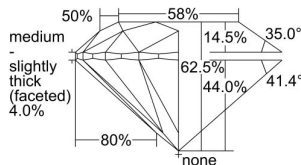

GIA®

FACSIMILE

GIA REPORT 2457976310

Verify this report at GIA.edu

GIA NATURAL DIAMOND DOSSIER®

March 09, 2023
GIA Report Number **2457976310**
Shape and Cutting Style ..... **Round Brilliant**
Measurements ..... **5.37 - 5.41 x 3.37 mm**

GRADING RESULTS

Carat Weight ..... **0.60 carat**
Color Grade ..... **L**
Clarity Grade **VVS1**
Cut Grade ..... **Excellent**

ADDITIONAL GRADING INFORMATION

Polish ..... **Excellent**
Symmetry ..... **Excellent**
Fluorescence ..... **Strong Blue**
Clarity Characteristics ..... **Cloud, Feather**
Inscription(s): **GIA 2457976310**

PROPORTIONS

Profile to actual proportions

GRADING SCALES

GIA COLOR SCALE	GIA CLARITY SCALE	GIA CUT SCALE	
D	FLAWLESS	EXCELLENT	
E	INTERNALLY FLAWLESS		
F		VVS₁	VERY GOOD
G	VVS₂		
H	VS₁	GOOD	
I	VS₂		
J	SI₁	FAIR	
K	SI₂		
L	I₁	POOR	
M	I₂		
N	I₃		
O			
P			
Q			
R			
S			
T			
U			
V			
W			
X			
Y			
Z