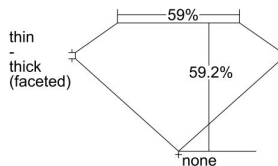

GIA®

FACSIMILE

GIA REPORT 2457928521

Verify this report at GIA.edu

GIA NATURAL DIAMOND DOSSIER®

February 28, 2023
GIA Report Number 2457928521
Shape and Cutting Style ..... Heart Brilliant
Measurements ..... 5.66 x 6.55 x 3.88 mm

GRADING RESULTS

Carat Weight ..... 0.81 carat
Color Grade ..... H
Clarity Grade VS2

ADDITIONAL GRADING INFORMATION

Polish ..... Excellent
Symmetry ..... Excellent
Fluorescence ..... Faint
Clarity Characteristics ..... Crystal
Inscription(s): GIA 2457928521

PROPORTIONS

Profile not to actual proportions

GRADING SCALES

GIA COLOR SCALE		GIA CLARITY SCALE			
COLORLESS	D	VERY VERY SLIGHTLY INCLUDED	FLAWLESS		
	E		INTERNALLY FLAWLESS		
	F	VERY SLIGHTLY INCLUDED	VVS₁		
	G		VVS₂		
	H		VS₁		
	NEAR COLORLESS	I	SLIGHTLY INCLUDED	VS₂	
		J		SI₁	
		FAINT	K	INCLUDED	SI₂
			L		I₁
			M		I₂
VERT LIGHT	N	LIGHT	I₃		
	O				
	P				
	Q				
	R				
	S				
	T