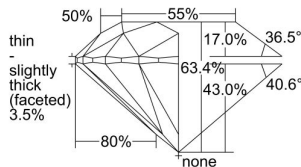

GIA®

FACSIMILE

GIA REPORT 2457770808

Verify this report at GIA.edu

GIA NATURAL DIAMOND DOSSIER®

February 08, 2023
GIA Report Number 2457770808
Shape and Cutting Style ..... Round Brilliant
Measurements ..... 5.61 - 5.65 x 3.57 mm

GRADING RESULTS

Carat Weight ..... 0.70 carat
Color Grade I
Clarity Grade VS1
Cut Grade ..... Excellent

ADDITIONAL GRADING INFORMATION

Polish ..... Excellent
Symmetry ..... Excellent
Fluorescence ..... None
Clarity Characteristics ..... Cloud, Indented Natural
Inscription(s): GIA 2457770808

PROPORTIONS

GRADING SCALES

GIA COLOR SCALE	GIA CLARITY SCALE	GIA CUT SCALE	
D	FLAWLESS	EXCELLENT	
E	INTERNALLY FLAWLESS		
F		VVS₁	VERY GOOD
G	VVS₂		
H	VS₁	GOOD	
I	VS₂		
J	SI₁	FAIR	
K	SI₂		
L	I₁	POOR	
M	I₂		
N	I₃		
O			
P			
Q			
R			
S			
T			
U			
V			
W			
X			
Y			
Z