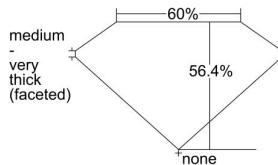

GIA®

FACSIMILE

GIA REPORT 2457547648

Verify this report at GIA.edu

GIA NATURAL DIAMOND DOSSIER®

January 06, 2023
GIA Report Number 2457547648
Shape and Cutting Style ..... Heart Brilliant
Measurements ..... 3.98 x 4.73 x 2.67 mm

GRADING RESULTS

Carat Weight ..... 0.30 carat
Color Grade ..... F
Clarity Grade VVS2

ADDITIONAL GRADING INFORMATION

Polish ..... Excellent
Symmetry ..... Very Good
Fluorescence ..... None
Clarity Characteristics ..... Cloud, Feather, Pinpoint
Inscription(s): GIA 2457547648

PROPORTIONS

Profile not to actual proportions

GRADING SCALES

GIA COLOR SCALE		GIA CLARITY SCALE			
COLORLESS	D	VERY VERY SLIGHTLY INCLUDED	FLAWLESS		
	E		INTERNALLY FLAWLESS		
	F	VERY SLIGHTLY INCLUDED	VVS₁		
	G		VVS₂		
	H		VS₁		
	NEAR COLORLESS	I	SLIGHTLY INCLUDED	VS₂	
		J		SI₁	
		FAINT	K	INCLUDED	SI₂
			L		I₁
			M		I₂
VERTICALLY LIGHT	N	LIGHT	I₃		
	O				
	P				
	Q				
	R