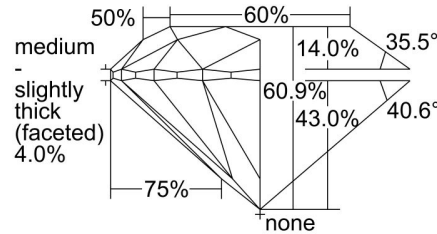

GIA REPORT
2457263239

Verify this report at GIA.edu

FACSIMILE

This is a digital representation of the original GIA Report. This representation might not be accepted in lieu of the original GIA Report in certain circumstances. The original GIA Report includes certain security features which are not reproducible on this facsimile.

GIA NATURAL DIAMOND GRADING REPORT

November 28, 2022
GIA Report Number 2457263239
Shape and Cutting Style ..... Round Brilliant
Measurements ..... 6.40 - 6.44 x 3.91 mm

GRADING RESULTS

Carat Weight ..... 1.01 carat
Color Grade ..... E
Clarity Grade VVS2
Cut Grade ..... Excellent

ADDITIONAL GRADING INFORMATION

Polish ..... Excellent
Symmetry ..... Excellent
Fluorescence ..... Faint
Inscription(s): GIA 2457263239
Comments: Surface graining is not shown.

PROPORTIONS

Profile to actual proportions