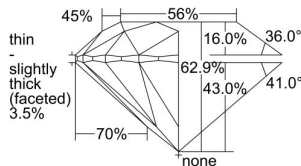

GIA®

FACSIMILE

GIA REPORT 2457128521

Verify this report at GIA.edu

GIA NATURAL DIAMOND DOSSIER®

November 02, 2022
GIA Report Number 2457128521
Shape and Cutting Style ..... Round Brilliant
Measurements ..... 5.88 - 5.92 x 3.71 mm

GRADING RESULTS

Carat Weight ..... 0.80 carat
Color Grade ..... E
Clarity Grade VVS2
Cut Grade ..... Excellent

ADDITIONAL GRADING INFORMATION

Polish ..... Excellent
Symmetry ..... Excellent
Fluorescence ..... Faint
Clarity Characteristics ..... Needle, Pinpoint
Inscription(s): GIA 2457128521

PROPORTIONS

Profile to actual proportions