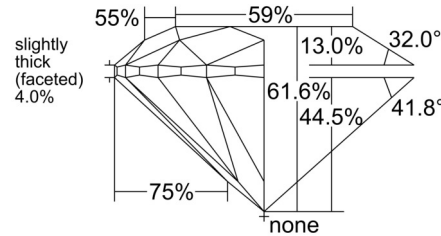

GIA NATURAL DIAMOND GRADING REPORT

December 11, 2024
 GIA Report Number 2457114049
 Shape and Cutting Style Round Brilliant
 Measurements 6.44 - 6.47 x 3.97 mm

GRADING RESULTS

Carat Weight 1.01 carat
 Color Grade J
 Clarity Grade VVS1
 Cut Grade Excellent

ADDITIONAL GRADING INFORMATION

Polish Excellent
 Symmetry Excellent
 Fluorescence Faint
 Inscription(s): GIA 2457114049

PROPORTIONS

Profile to actual proportions

CLARITY CHARACTERISTICS

KEY TO SYMBOLS*

- Pinpoint
- ☉ Cloud

* Red symbols denote internal characteristics (inclusions). Green or black symbols denote external characteristics (blemishes). Diagram is an approximate representation of the diamond, and symbols shown indicate type, position, and approximate size of clarity characteristics. All clarity characteristics may not be shown. Details of finish are not shown.