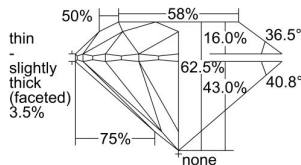

GIA®

FACSIMILE

GIA REPORT

2456744666

Verify this report at GIA.edu

GIA NATURAL DIAMOND DOSSIER®

February 02, 2023

GIA Report Number **2456744666**

Shape and Cutting Style ..... **Round Brilliant**

Measurements ..... **5.04 - 5.07 x 3.16 mm**

GRADING RESULTS

Carat Weight ..... **0.50 carat**

Color Grade ..... **F**

Clarity Grade **VS1**

Cut Grade ..... **Excellent**

ADDITIONAL GRADING INFORMATION

Polish ..... **Excellent**

Symmetry ..... **Excellent**

Fluorescence ..... **None**

Clarity Characteristics..... **Crystal, Indented Natural**

Inscription(s): **GIA 2456744666**

PROPORTIONS

Profile to actual proportions

GRADING SCALES

GIA COLOR SCALE

COLORED	D
	E
	F
	G
	H
	I
	J
NEAR COLORLESS	K
	L
Faint	M
	N
	O
	P
Very Light	Q
	R
	S
	T
	U
	V
Light	W
	X
	Y
	Z

GIA CLARITY SCALE

FLAWLESS	VERY VERY SLIGHTLY INCLUDED	VS₁	VS₂	VS₁	VS₂	SI₁	SI₂	I₁	I₂	I₃					
											FLAWLESS	FLAWLESS	VERY SLIGHTLY INCLUDED	SLIGHTLY INCLUDED	INCLUDED

GIA CUT SCALE

EXCELLENT
VERY GOOD
GOOD
FAIR
POOR