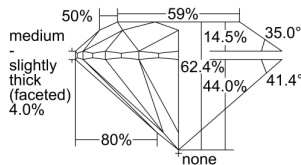

GIA®

FACSIMILE

GIA REPORT 2456558431

Verify this report at GIA.edu

GIA NATURAL DIAMOND DOSSIER®

January 10, 2023
GIA Report Number 2456558431
Shape and Cutting Style ..... Round Brilliant
Measurements ..... 5.24 - 5.27 x 3.28 mm

GRADING RESULTS

Carat Weight ..... 0.56 carat
Color Grade ..... M
Clarity Grade VVS2
Cut Grade ..... Excellent

ADDITIONAL GRADING INFORMATION

Polish ..... Excellent
Symmetry ..... Excellent
Fluorescence ..... Strong Blue
Clarity Characteristics..... Needle, Pinpoint, Cloud
Inscription(s): GIA 2456558431

PROPORTIONS

Profile to actual proportions

GRADING SCALES

GIA COLOR SCALE	GIA CLARITY SCALE	GIA CUT SCALE	
D	FLAWLESS	EXCELLENT	
E	INTERNALLY FLAWLESS		
F		VVS₁	VERY GOOD
G	VVS₂		
H	VS₁	GOOD	
I	VS₂		
J	SI₁	FAIR	
K	SI₂		
L	I₁	POOR	
M	I₂		
N	I₃		
O			
P			
Q			
R			
S			
T			
U			
V			
W			
X			
Y			
Z