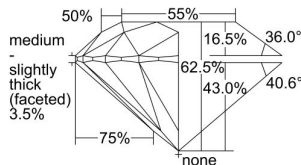

GIA®

FACSIMILE

GIA REPORT 2456184546

Verify this report at gia.edu

GIA NATURAL DIAMOND DOSSIER®

November 15, 2022
GIA Report Number 2456184546
Shape and Cutting Style ..... Round Brilliant
Measurements ..... 4.88 - 4.91 x 3.06 mm

GRADING RESULTS

Carat Weight ..... 0.45 carat
Color Grade ..... D
Clarity Grade S11
Cut Grade ..... Excellent

ADDITIONAL GRADING INFORMATION

Polish ..... Excellent
Symmetry ..... Excellent
Fluorescence ..... Strong Blue
Clarity Characteristics ..... Crystal
Inscription(s): GIA 2456184546

PROPORTIONS

Profile to actual proportions

GRADING SCALES

GIA COLOR SCALE	GIA CLARITY SCALE	GIA CUT SCALE
D	FLAWLESS	EXCELLENT
E	INTERNALLY FLAWLESS	
F	VVS₁	VERY GOOD
G		
H	VS₁	GOOD
I		
J	VS₂	FAIR
K		
L	SI₁	POOR
M		
N	I₁	
O		
P	I₂	
Q		
R	I₃	
S		
T		
U		
V		
W		
X		
Y		
Z