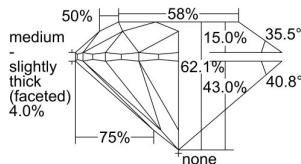

GIA®

FACSIMILE

GIA REPORT 2456150431

Verify this report at GIA.edu

GIA NATURAL DIAMOND DOSSIER®

November 02, 2022
GIA Report Number 2456150431
Shape and Cutting Style ..... Round Brilliant
Measurements ..... 4.62 - 4.64 x 2.87 mm

GRADING RESULTS

Carat Weight ..... 0.38 carat
Color Grade ..... G
Clarity Grade VS1
Cut Grade ..... Excellent

ADDITIONAL GRADING INFORMATION

Polish ..... Excellent
Symmetry ..... Excellent
Fluorescence ..... None
Clarity Characteristics..... Crystal, Cloud, Needle, Pinpoint
Inspection(s): GIA 2456150431

PROPORTIONS

Profile to actual proportions