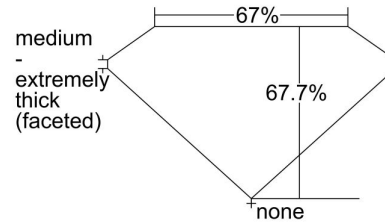

GIA NATURAL DIAMOND GRADING REPORT

November 04, 2022

GIA Report Number 2454166665

Shape and Cutting Style Cushion Modified Brilliant

Measurements 5.71 x 5.62 x 3.81 mm

GRADING RESULTS

Carat Weight 1.01 carat

PROPORTIONS

Profile not to actual proportions

CLARITY CHARACTERISTICS

KEY TO SYMBOLS*

- Feather
- Cloud
- Needle
- Natural

* Red symbols denote internal characteristics (inclusions). Green or black symbols denote external characteristics (blemishes). Diagram is an approximate representation of the diamond, and symbols shown indicate type, position, and approximate size of clarity characteristics. All clarity characteristics may not be shown. Details of finish are not shown.