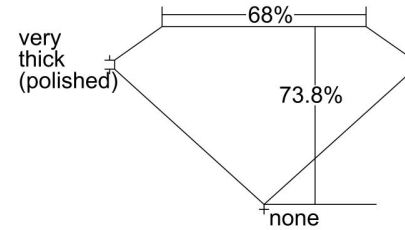

GIA NATURAL DIAMOND GRADING REPORT

September 29, 2022

GIA Report Number 2447820007

Shape and Cutting Style Emerald Cut

Measurements 8.89 x 6.79 x 5.01 mm

GRADING RESULTS

Carat Weight 3.01 carat

Color Grade J

Profile not to actual proportions

CLARITY CHARACTERISTICS

KEY TO SYMBOLS*

- Crystal
- ~ Feather
- Pinpoint

* Red symbols denote internal characteristics (inclusions). Green or black symbols denote external characteristics (blemishes). Diagram is an approximate representation of the diamond, and symbols shown indicate type, position, and approximate size of clarity characteristics. All clarity characteristics may not be shown. Details of finish are not shown.