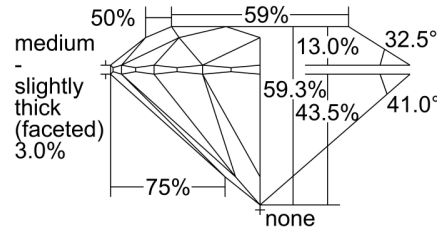

GIA NATURAL DIAMOND GRADING REPORT

September 16, 2022

GIA Report Number 2447645874

Shape and Cutting Style Round Brilliant

Measurements 6.92 - 6.95 x 4.12 mm

GRADING RESULTS

Carat Weight 1.20 carat

Color Grade I

Clarity Grade VS1

Cut Grade Excellent

ADDITIONAL GRADING INFORMATION

Polish Excellent

Symmetry Excellent

Fluorescence Medium Blue

Inscription(s): GIA 2447645874

PROPORTIONS

Profile to actual proportions

CLARITY CHARACTERISTICS

KEY TO SYMBOLS*

-  Feather
-  Indented Natural
-  Natural

* Red symbols denote internal characteristics (inclusions). Green or black symbols denote external characteristics (blemishes). Diagram is an approximate representation of the diamond, and symbols shown indicate type, position, and approximate size of clarity characteristics. All clarity characteristics may not be shown. Details of finish are not shown.