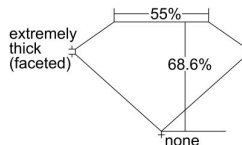

GIA®

FACSIMILE

GIA REPORT 2447391323

Verify this report at GIA.edu

GIA NATURAL DIAMOND DOSSIER®

August 22, 2022
GIA Report Number 2447391323
Shape and Cutting Style ..... Heart Brilliant
Measurements ..... 4.82 x 5.97 x 4.10 mm

GRADING RESULTS

Carat Weight ..... 0.80 carat
Color Grade ..... D
Clarity Grade VVS2

ADDITIONAL GRADING INFORMATION

Polish ..... Excellent
Symmetry ..... Very Good
Fluorescence ..... Medium Blue
Clarity Characteristics..... Pinpoint, Cavity, Indented Natural
Inscription(s): GIA 2447391323

PROPORTIONS

Profile not to actual proportions

GRADING SCALES

GIA COLOR SCALE		GIA CLARITY SCALE			
COLORLESS	D	VERY VERY SLIGHTLY INCLUDED	FLAWLESS		
	E		INTERNALLY FLAWLESS		
	F	VERY SLIGHTLY INCLUDED	VVS₁		
	G		VVS₂		
	H		VS₁		
	NEAR COLORLESS	I	SLIGHTLY INCLUDED	VS₂	
		J		SI₁	
		FAINT	K	INCLUDED	SI₂
			L		I₁
			M		I₂
VERT LIGHT	N	LIGHT	I₃		
	O				
	P				
	Q				
	R