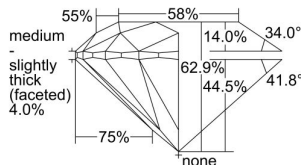

GIA®

FACSIMILE

GIA REPORT 2447202698

Verify this report at GIA.edu

GIA NATURAL DIAMOND DOSSIER®

July 29, 2022
GIA Report Number 2447202698
Shape and Cutting Style ..... Round Brilliant
Measurements ..... 4.72 - 4.74 x 2.98 mm

GRADING RESULTS

Carat Weight ..... 0.41 carat
Color Grade ..... H
Clarity Grade I1
Cut Grade ..... Excellent

ADDITIONAL GRADING INFORMATION

Polish ..... Excellent
Symmetry ..... Excellent
Fluorescence ..... None
Clarity Characteristics ..... Crystal
Inscription(s): GIA 2447202698

PROPORTIONS

Profile to actual proportions

GRADING SCALES

GIA COLOR SCALE

COLORLESS	D
	E
	F
	G
	H
	I
	J
NEAR COLORLESS	K
	L
	M
	N
	O
	P
	Q
	R
	S
	T
	U
	V
	W
	X
	Y
LIGHT	Z

GIA CLARITY SCALE

FLAWLESS	INTERNAL FLAWLESS	
		FLAWLESS
VERY VERY SLIGHTLY INCLUDED	VVS₁	
	VVS₂	
VERY SLIGHTLY INCLUDED	VS₁	
	VS₂	
SLIGHTLY INCLUDED	SI₁	
	SI₂	
INCLUDED	I₁	
	I₂	
	I₃	

GIA CUT SCALE

EXCELLENT
VERY GOOD
GOOD
FAIR
POOR