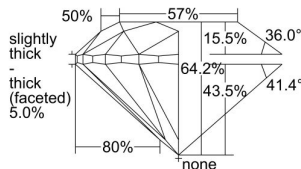

GIA®

FACSIMILE

GIA REPORT 2447098676

Verify this report at GIA.edu

GIA NATURAL DIAMOND DOSSIER®

July 25, 2022
GIA Report Number **2447098676**
Shape and Cutting Style ..... **Round Brilliant**
Measurements ..... **4.03 - 4.06 x 2.60 mm**

GRADING RESULTS

Carat Weight ..... **0.27 carat**
Color Grade ..... **F**
Clarity Grade **S12**
Cut Grade ..... **Very Good**

ADDITIONAL GRADING INFORMATION

Polish ..... **Very Good**
Symmetry ..... **Very Good**
Fluorescence ..... **None**
Clarity Characteristics ..... **Cloud**
Inscription(s): **GIA 2447098676**

PROPORTIONS

Profile to actual proportions

GRADING SCALES

GIA COLOR SCALE	GIA CLARITY SCALE	GIA CUT SCALE	
D	FLAWLESS	EXCELLENT	
E	INTERNALLY FLAWLESS		
F		VVS₁	VERY GOOD
G	VVS₂		
H	VS₁	GOOD	
I	VS₂		
J	S1₁	FAIR	
K	S1₂		
L	I₁	POOR	
M	I₂		
N	I₃		
O			
P			
Q			
R			
S			
T			
U			
V			
W			
X			
Y			
Z