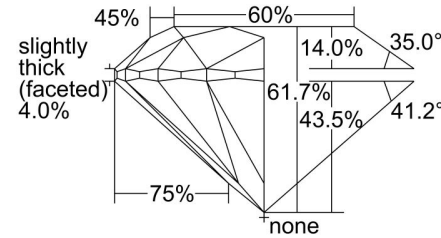

GIA NATURAL DIAMOND GRADING REPORT

August 13, 2022  
 GIA Report Number ..... 2446228477  
 Shape and Cutting Style ..... Round Brilliant  
 Measurements ..... 6.37 - 6.44 x 3.95 mm

GRADING RESULTS

Carat Weight ..... 1.01 carat  
 Color Grade ..... E  
 Clarity Grade ..... SI2  
 Cut Grade ..... Excellent

ADDITIONAL GRADING INFORMATION

Polish ..... Very Good  
 Symmetry ..... Excellent  
 Fluorescence ..... Faint  
 Inscription(s): GIA 2446228477  
 Comments: Pinpoints are not shown.

PROPORTIONS

Profile to actual proportions

CLARITY CHARACTERISTICS

KEY TO SYMBOLS\*

- Feather
- Crystal
- Knot
- Needle
- Indented Natural
- Natural

\* Red symbols denote internal characteristics (inclusions). Green or black symbols denote external characteristics (blemishes). Diagram is an approximate representation of the diamond, and symbols shown indicate type, position, and approximate size of clarity characteristics. All clarity characteristics may not be shown. Details of finish are not shown.