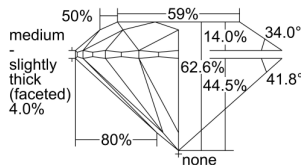

GIA®

FACSIMILE

GIA NATURAL DIAMOND DOSSIER®

August 02, 2022
GIA Report Number 2446178604
Shape and Cutting Style ..... Round Brilliant
Measurements ..... 5.66 - 5.70 x 3.56 mm

GRADING RESULTS

Carat Weight ..... 0.70 carat
Color Grade L
Clarity Grade VS1
Cut Grade ..... Excellent

ADDITIONAL GRADING INFORMATION

Polish ..... Excellent
Symmetry ..... Excellent
Fluorescence ..... Faint
Clarity Characteristics ..... Cloud, Crystal, Needle
Inscription(s): GIA 2446178604

GIA REPORT 2446178604

Verify this report at GIA.edu

PROPORTIONS

Profile to actual proportions

GRADING SCALES

GIA COLOR SCALE

COLORESS	D
	E
	F
	G
	H
	I
	J
NEAR COLORESS	K
	L
FAIN	M
	N
	O
	P
	Q
VERY LIGHT	R
	S
	T
	U
	V
	W
	X
	Y
LIGHT	Z

GIA CLARITY SCALE

VERY VERY SLIGHTLY INCLUDED	FLAWLESS
	INTERNALLY FLAWLESS
VERY SLIGHTLY INCLUDED	VVS₁
	VVS₂
SLIGHTLY INCLUDED	VS₁
	VS₂
INCLUDED	SI₁
	SI₂
	I₁
	I₂
	I₃

GIA CUT SCALE

EXCELLENT
VERY GOOD
GOOD
FAIR
POOR