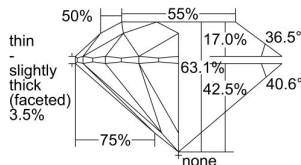

GIA®

FACSIMILE

GIA REPORT 2444394690

Verify this report at GIA.edu

GIA NATURAL DIAMOND DOSSIER®

August 18, 2022
GIA Report Number 2444394690
Shape and Cutting Style ..... Round Brilliant
Measurements ..... 5.35 - 5.36 x 3.38 mm

GRADING RESULTS

Carat Weight ..... 0.60 carat
Color Grade ..... F
Clarity Grade S11
Cut Grade ..... Excellent

ADDITIONAL GRADING INFORMATION

Polish ..... Excellent
Symmetry ..... Excellent
Fluorescence ..... Faint
Clarity Characteristics ..... Crystal, Indented Natural
Inscription(s): GIA 2444394690

PROPORTIONS

GRADING SCALES

GIA COLOR SCALE

COLORESS	D
	E
	F
	G
	H
	I
	J
NEAR COLORESS	K
	L
FAIN	M
	N
	O
	P
VERY LIGHT	Q
	R
	S
	T
	U
	V
	W
	X
	Y
LIGHT	Z

GIA CLARITY SCALE

VERY VERY SLIGHTLY INCLUDED	FLAWLESS
	INTERNALLY FLAWLESS
VERY SLIGHTLY INCLUDED	VVS₁
	VVS₂
SLIGHTLY INCLUDED	VS₁
	VS₂
INCLUDED	SI₁
	SI₂
	I₁
	I₂
	I₃

GIA CUT SCALE

EXCELLENT
VERY GOOD
GOOD
FAIR
POOR