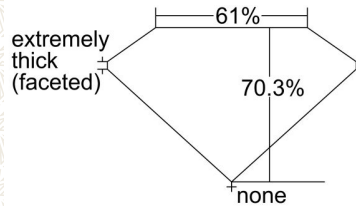

GIA NATURAL COLORED DIAMOND REPORT

August 25, 2022  
 Report Type ..... Grading Report  
 GIA Report Number ..... 2444219485  
 Shape and Cutting Style ..... Cushion Modified Brilliant  
 Measurements ..... 4.47 x 4.08 x 2.87 mm

Carat Weight ..... 0.51 carat  
 Color Grade ..... Fancy Intense Yellow  
 Color Origin ..... Natural  
 Color Distribution ..... Even  
 Clarity Grade ..... SI1  
 Proportions:

Profile not to actual proportions

CLARITY CHARACTERISTICS

KEY TO SYMBOLS\*

- Feather
- Crystal
- Cloud
- Needle
- Indented Natural
- Natural

\* Red symbols denote internal characteristics (inclusions). Green or black symbols denote external characteristics (blemishes). Diagram is an approximate representation of the diamond, and symbols shown indicate type, position, and approximate size of clarity characteristics. All clarity characteristics may not be shown. Details of finish are not shown.