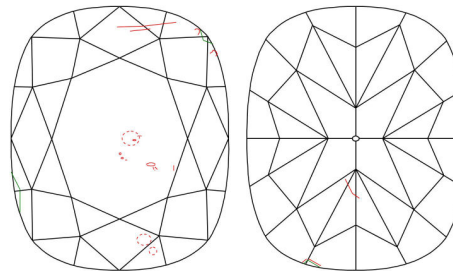

GIA COLORED DIAMOND SCALE

Illustration of GIA fancy color grade interrelationships

GIA CLARITY SCALE

FLAWLESS
INTERNALLY FLAWLESS
VVS <sub>1</sub>
VVS <sub>2</sub>
VS <sub>1</sub>
VS <sub>2</sub>
SI <sub>1</sub>
SI <sub>2</sub>
I <sub>1</sub>
I <sub>2</sub>
I <sub>3</sub>

CLARITY CHARACTERISTICS

KEY TO SYMBOLS\*

- Feather
- Crystal
- Cloud
- Needle
- Indented Natural
- Natural

\* Red symbols denote internal characteristics (inclusions). Green or black symbols denote external characteristics (blemishes). Diagram is an approximate representation of the diamond, and symbols shown indicate type, position, and approximate size of clarity characteristics. All clarity characteristics may not be shown. Details of finish are not shown.