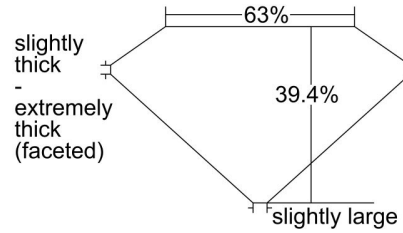

GIA NATURAL DIAMOND GRADING REPORT

June 30, 2022  
 GIA Report Number ..... 2438864079  
 Shape and Cutting Style ..... Heart Brilliant  
 Measurements ..... 7.50 x 8.79 x 3.47 mm

GRADING RESULTS

Carat Weight ..... 1.50 carat  
 Color Grade ..... U to V Range  
 Clarity Grade ..... SI1

Profile not to actual proportions

CLARITY CHARACTERISTICS

KEY TO SYMBOLS\*

- Crystal
- ◐ Cloud
- ↘ Needle
- ∧ Extra Facet

\* Red symbols denote internal characteristics (inclusions). Green or black symbols denote external characteristics (blemishes). Diagram is an approximate representation of the diamond, and symbols shown indicate type, position, and approximate size of clarity characteristics. All clarity characteristics may not be shown. Details of finish are not shown.