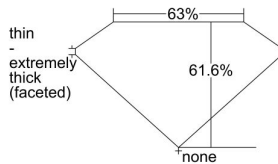

GIA®

FACSIMILE

GIA REPORT 2437828932

Verify this report at gia.edu

GIA NATURAL DIAMOND DOSSIER®

July 05, 2022
GIA Report Number 2437828932
Shape and Cutting Style ..... Heart Brilliant
Measurements ..... 5.16 x 6.24 x 3.84 mm

GRADING RESULTS

Carat Weight ..... 0.81 carat
Color Grade ..... F
Clarity Grade VVS2

ADDITIONAL GRADING INFORMATION

Polish ..... Excellent
Symmetry ..... Very Good
Fluorescence ..... Faint
Clarity Characteristics ..... Pinpoint
Inscription(s): GIA 2437828932

PROPORTIONS

Profile not to actual proportions

GRADING SCALES

GIA COLOR SCALE		GIA CLARITY SCALE			
COLORLESS	D	VERY VERY SLIGHTLY INCLUDED	FLAWLESS		
	E		INTERNALLY FLAWLESS		
	F	VERY SLIGHTLY INCLUDED	VVS₁		
	G		VVS₂		
	H		VS₁		
	NEAR COLORLESS	I	SLIGHTLY INCLUDED	VS₂	
		J		SI₁	
		FAINT	K	INCLUDED	SI₂
			L		I₁
			M		I₂
VERT LIGHT	N	LIGHT	I₃		
	O				
	P				
	Q				
	R