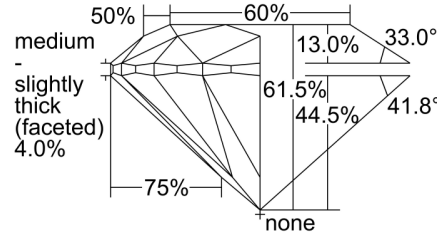

GIA NATURAL DIAMOND GRADING REPORT

June 14, 2022  
 GIA Report Number ..... 2437670478  
 Shape and Cutting Style ..... Round Brilliant  
 Measurements ..... 7.63 - 7.69 x 4.71 mm

GRADING RESULTS

Carat Weight ..... 1.70 carat  
 Color Grade ..... I  
 Clarity Grade ..... VS2  
 Cut Grade ..... Excellent

PROPORTIONS

Profile to actual proportions

CLARITY CHARACTERISTICS

KEY TO SYMBOLS\*

-  Cloud
-  Needle
-  Knot
-  Crystal
-  Feather

\* Red symbols denote internal characteristics (inclusions). Green or black symbols denote external characteristics (blemishes). Diagram is an approximate representation of the diamond, and symbols shown indicate type, position, and approximate size of clarity characteristics. All clarity characteristics may not be shown. Details of finish are not shown.