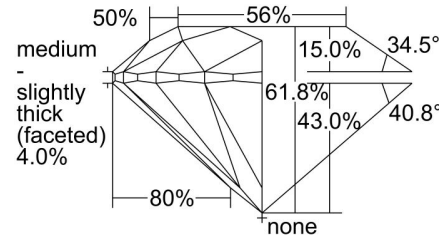

### GRADING RESULTS

Carat Weight ..... 1.01 carat

Color Grade ..... Q to R Range

Clarity Grade ..... VS1

Cut Grade ..... Excellent

### PROPORTIONS

Profile to actual proportions

### CLARITY CHARACTERISTICS