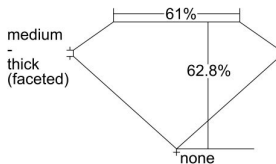

GIA®

FACSIMILE

GIA REPORT 2437168428

Verify this report at GIA.edu

GIA NATURAL DIAMOND DOSSIER®

April 25, 2022
GIA Report Number 2437168428
Shape and Cutting Style ..... Pear Brilliant
Measurements ..... 8.05 x 5.22 x 3.28 mm

GRADING RESULTS

Carat Weight ..... 0.80 carat
Color Grade ..... G
Clarity Grade VS1

ADDITIONAL GRADING INFORMATION

Polish ..... Excellent
Symmetry ..... Excellent
Fluorescence ..... None
Clarity Characteristics ..... Cloud
Inscription(s): GIA 2437168428

PROPORTIONS

Profile not to actual proportions

GRADING SCALES

GIA COLOR SCALE		GIA CLARITY SCALE			
COLORLESS	D	VERY VERY SLIGHTLY INCLUDED	FLAWLESS		
	E		INTERNALLY FLAWLESS		
	F	VERY SLIGHTLY INCLUDED	VVS₁		
	G		VVS₂		
	H		VS₁		
	NEAR COLORLESS	I	SLIGHTLY INCLUDED	VS₂	
		J		SI₁	
		FAINT	K	INCLUDED	SI₂
			L		I₁
			M		I₂
VERT LIGHT	N	LIGHT	I₃		
	O				
	P				
	Q				
	R