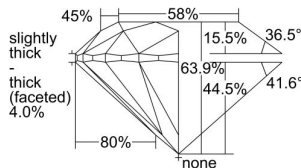

GIA®

FACSIMILE

GIA REPORT 2437128106

Verify this report at GIA.edu

GIA NATURAL DIAMOND DOSSIER®

April 20, 2022
GIA Report Number 2437128106
Shape and Cutting Style ..... Round Brilliant
Measurements ..... 5.20 - 5.23 x 3.33 mm

GRADING RESULTS

Carat Weight ..... 0.56 carat
Color Grade ..... M
Clarity Grade S11
Cut Grade ..... Very Good

ADDITIONAL GRADING INFORMATION

Polish ..... Excellent
Symmetry ..... Excellent
Fluorescence ..... Medium Blue
Clarity Characteristics ..... Crystal
Inscription(s): GIA 2437128106

PROPORTIONS

Profile to actual proportions