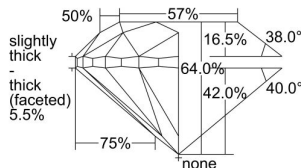

GIA®

FACSIMILE

GIA REPORT 2436743689

Verify this report at GIA.edu

GIA NATURAL DIAMOND DOSSIER®

June 20, 2022
GIA Report Number **2436743689**
Shape and Cutting Style ..... **Round Brilliant**
Measurements ..... **4.92 - 4.95 x 3.16 mm**

GRADING RESULTS

Carat Weight ..... **0.50 carat**
Color Grade ..... **I**
Clarity Grade **S11**
Cut Grade ..... **Very Good**

ADDITIONAL GRADING INFORMATION

Polish ..... **Excellent**
Symmetry ..... **Very Good**
Fluorescence ..... **None**
Clarity Characteristics..... **Cloud**
Inscription(s): **GIA 2436743689**

PROPORTIONS

Profile to actual proportions

GRADING SCALES

GIA COLOR SCALE

COLOREDNESS	D
	E
	F
	G
	H
	I
	J
NEAR COLORLESS	K
	L
Faint	M
	N
	O
	P
Very Light	R
	S
	T
	U
	V
Light	W
	X
	Y
	Z

GIA CLARITY SCALE

FLAWLESS	VERY VERY SLIGHTLY INCLUDED	VVS₁	
			VVS₂
INTERNALLY FLAWLESS	VERY SLIGHTLY INCLUDED	VS₁	
		VS₂	
SLIGHTLY INCLUDED	INCLUDED	I₁	
		I₂	
		I₃	

GIA CUT SCALE

EXCELLENT	VERY GOOD	GOOD	FAIR	POOR