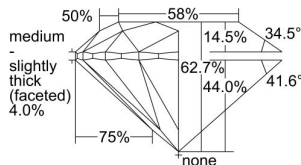

GIA®

FACSIMILE

GIA REPORT 2436356844

Verify this report at GIA.edu

GIA NATURAL DIAMOND DOSSIER®

May 10, 2022
GIA Report Number 2436356844
Shape and Cutting Style ..... Round Brilliant
Measurements ..... 6.12 - 6.16 x 3.85 mm

GRADING RESULTS

Carat Weight ..... 0.90 carat
Color Grade ..... D
Clarity Grade S11
Cut Grade ..... Excellent

ADDITIONAL GRADING INFORMATION

Polish ..... Excellent
Symmetry ..... Excellent
Fluorescence ..... Faint
Clarity Characteristics ..... Crystal, Feather
Inscription(s): GIA 2436356844

PROPORTIONS

Profile to actual proportions

GRADING SCALES

GIA COLOR SCALE	GIA CLARITY SCALE	GIA CUT SCALE	
D	FLAWLESS	EXCELLENT	
E	INTERNALLY FLAWLESS		
F		VVS₁	VERY GOOD
G	VVS₂		
H	VS₁	GOOD	
I	VS₂		
J	S1₁	FAIR	
K	S1₂		
L	I₁	POOR	
M	I₂		
N	I₃		
O			
P			
Q			
R			
S			
T			
U			
V			
W			
X			
Y			
Z