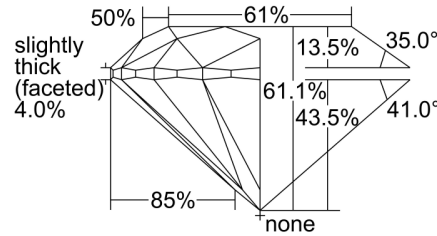

**GIA NATURAL DIAMOND GRADING REPORT**

May 04, 2022  
 GIA Report Number ..... 2436252523  
 Shape and Cutting Style ..... Round Brilliant  
 Measurements ..... 9.71 - 9.74 x 5.95 mm

**GRADING RESULTS**

Carat Weight ..... 3.49 carat  
 Color Grade ..... H  
 Clarity Grade ..... VVS1  
 Cut Grade ..... Excellent

**ADDITIONAL GRADING INFORMATION**

Polish ..... Excellent  
 Symmetry ..... Excellent  
 Fluorescence ..... None  
 Inscription(s): GIA 2436252523

**PROPORTIONS**

Profile to actual proportions

**CLARITY CHARACTERISTICS**

**KEY TO SYMBOLS\***

-  Cloud
-  Pinpoint
-  Feather

\* Red symbols denote internal characteristics (inclusions). Green or black symbols denote external characteristics (blemishes). Diagram is an approximate representation of the diamond, and symbols shown indicate type, position, and approximate size of clarity characteristics. All clarity characteristics may not be shown. Details of finish are not shown.