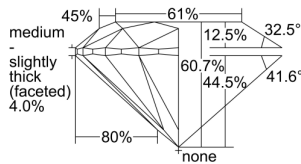

GIA®

FACSIMILE

GIA REPORT 2436117754

Verify this report at GIA.edu

GIA NATURAL DIAMOND DOSSIER®

April 19, 2022
GIA Report Number 2436117754
Shape and Cutting Style ..... Round Brilliant
Measurements ..... 3.71 - 3.74 x 2.26 mm

GRADING RESULTS

Carat Weight ..... 0.19 carat
Color Grade ..... E
Clarity Grade S11
Cut Grade ..... Excellent

ADDITIONAL GRADING INFORMATION

Polish ..... Excellent
Symmetry ..... Excellent
Fluorescence ..... None
Clarity Characteristics ..... Feather
Inscription(s): GIA 2436117754

PROPORTIONS

Profile to actual proportions

GRADING SCALES

GIA COLOR SCALE	GIA CLARITY SCALE	GIA CUT SCALE	
D	FLAWLESS	EXCELLENT	
E	INTERNALLY FLAWLESS		
F		VVS₁	VERY GOOD
G	VVS₂		
H	VS₁	GOOD	
I	VS₂		
J	S1₁	FAIR	
K	S1₂		
L	I₁	POOR	
M	I₂		
N	I₃		
O			
P			
Q			
R			
S			
T			
U			
V			
W			
X			
Y			
Z