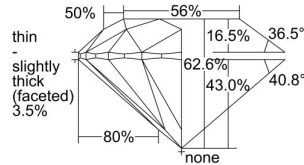

GIA®

FACSIMILE

GIA REPORT 2434732741

Verify this report at GIA.edu

GIA NATURAL DIAMOND DOSSIER®

June 15, 2022
GIA Report Number 2434732741
Shape and Cutting Style ..... Round Brilliant
Measurements ..... 5.37 - 5.40 x 3.37 mm

GRADING RESULTS

Carat Weight ..... 0.60 carat
Color Grade ..... D
Clarity Grade S11
Cut Grade ..... Excellent

ADDITIONAL GRADING INFORMATION

Polish ..... Excellent
Symmetry ..... Excellent
Fluorescence ..... None
Clarity Characteristics ..... Crystal, Feather
Inscription(s): GIA 2434732741

PROPORTIONS

Profile to actual proportions

GRADING SCALES

GIA COLOR SCALE	GIA CLARITY SCALE	GIA CUT SCALE	
D	FLAWLESS	EXCELLENT	
E	INTERNALLY FLAWLESS		
F		VVS₁	VERY GOOD
G	VVS₂		
H	VS₁	GOOD	
I	VS₂		
J	S1₁	FAIR	
K	S1₂		
L	I₁	POOR	
M	I₂		
N	I₃		
O			
P			
Q			
R			
S			
T			
U			
V			
W			
X			
Y			
Z