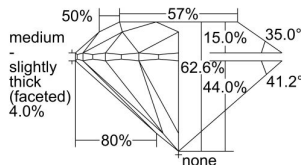

GIA®

FACSIMILE

GIA REPORT 2434472094

Verify this report at gia.edu

GIA NATURAL DIAMOND DOSSIER®

May 25, 2022
GIA Report Number 2434472094
Shape and Cutting Style ..... Round Brilliant
Measurements ..... 4.77 - 4.79 x 2.99 mm

GRADING RESULTS

Carat Weight ..... 0.42 carat
Color Grade I
Clarity Grade VS1
Cut Grade ..... Excellent

ADDITIONAL GRADING INFORMATION

Polish ..... Excellent
Symmetry ..... Excellent
Fluorescence ..... None
Clarity Characteristics..... Crystal, Cloud, Pinpoint
Inscription(s): GIA 2434472094

PROPORTIONS

Profile to actual proportions

GRADING SCALES

GIA COLOR SCALE	GIA CLARITY SCALE	GIA CUT SCALE	
D	FLAWLESS	EXCELLENT	
E	INTERNALLY FLAWLESS		
F		VVS₁	VERY GOOD
G	VVS₂		
H	VS₁	GOOD	
I	VS₂		
J	SI₁	FAIR	
K	SI₂		
L	I₁	POOR	
M	I₂		
N	I₃		
O			
P			
Q			
R			
S			
T			
U			
V			
W			
X			
Y			
Z