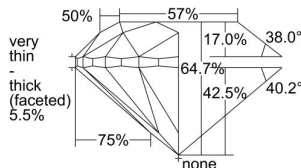

GIA®

FACSIMILE

GIA REPORT 2428910584

Verify this report at gia.edu

GIA NATURAL DIAMOND DOSSIER®

April 04, 2022
GIA Report Number **2428910584**
Shape and Cutting Style ..... **Round Brilliant**
Measurements ..... **5.71 - 5.79 x 3.72 mm**

GRADING RESULTS

Carat Weight ..... **0.80 carat**
Color Grade ..... **I**
Clarity Grade **VS1**
Cut Grade ..... **Very Good**

ADDITIONAL GRADING INFORMATION

Polish ..... **Very Good**
Symmetry ..... **Very Good**
Fluorescence ..... **None**
Clarity Characteristics..... **Cloud, Indented Natural**
Inscription(s): **GIA 2428910584**

PROPORTIONS

Profile to actual proportions

GRADING SCALES

GIA COLOR SCALE

COLORESS	D
	E
	F
	G
	H
	I
	J
NEAR COLORLESS	K
	L
	M
FANT	N
	O
	P
	R
VERY LIGHT	S
	T
	U
	V
	W
	X
	Y
LIGHT	Z

GIA CLARITY SCALE

VERY VERY SLIGHTLY INCLUDED	FLAWLESS
	INTERNALLY FLAWLESS
VERY SLIGHTLY INCLUDED	VVS₁
	VVS₂
SLIGHTLY INCLUDED	VS₁
	VS₂
INCLUDED	SI₁
	SI₂
	I₁
	I₂
	I₃

GIA CUT SCALE

EXCELLENT
VERY GOOD
GOOD
FAIR
POOR