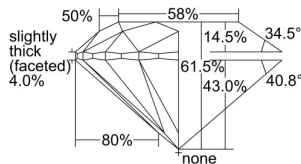

GIA®

FACSIMILE

GIA REPORT 2427927340

Verify this report at GIA.edu

GIA NATURAL DIAMOND DOSSIER®

April 08, 2022
GIA Report Number 2427927340
Shape and Cutting Style ..... Round Brilliant
Measurements ..... 3.92 - 3.94 x 2.42 mm

GRADING RESULTS

Carat Weight ..... 0.23 carat
Color Grade ..... K
Clarity Grade VS2
Cut Grade ..... Excellent

ADDITIONAL GRADING INFORMATION

Polish ..... Very Good
Symmetry ..... Very Good
Fluorescence ..... Faint
Clarity Characteristics ..... Cloud
Inscription(s): GIA 2427927340

PROPORTIONS

Profile to actual proportions

GRADING SCALES

GIA COLOR SCALE	GIA CLARITY SCALE	GIA CUT SCALE	
D	FLAWLESS	EXCELLENT	
E	INTERNALLY FLAWLESS		
F		VVS₁	VERY GOOD
G	VVS₂		
H	VS₁	GOOD	
I	VS₂		
J	SI₁	FAIR	
K	SI₂		
L	I₁	POOR	
M	I₂		
N	I₃		
O			
P			
Q			
R			
S			
T			
U			
V			
W			
X			
Y			
Z