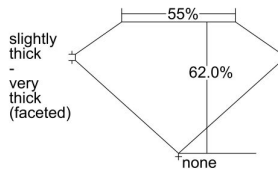

GIA®

FACSIMILE

GIA REPORT 2427864693

Verify this report at GIA.edu

GIA NATURAL DIAMOND DOSSIER®

April 01, 2022
GIA Report Number **2427864693**
Shape and Cutting Style ..... **Heart Brilliant**
Measurements ..... **5.14 x 6.06 x 3.76 mm**

GRADING RESULTS

Carat Weight ..... **0.70 carat**
Color Grade ..... **E**
Clarity Grade **S11**

ADDITIONAL GRADING INFORMATION

Polish ..... **Excellent**
Symmetry ..... **Very Good**
Fluorescence ..... **Faint**
Clarity Characteristics ..... **Feather**
Inscription(s): GIA 2427864693

PROPORTIONS

Profile not to actual proportions

GRADING SCALES

GIA COLOR SCALE		GIA CLARITY SCALE	
COLORLESS	D	VERY VERY SLIGHTLY INCLUDED	FLAWLESS
	E		INTERNALLY FLAWLESS
	F		VVS₁
	G		VVS₂
	H		VS₁
	I		VS₂
	J		S1₁
	K		S1₂
	L		I₁
	M		I₂
NEAR COLORLESS	N	SLIGHTLY INCLUDED	I₃
	O		
	P		
	Q		
FAINT	R	INCLUDED	
	S		
	T		
	U		
VERY LIGHT	V		
	W		
	X		
	Y		
LIGHT	Z