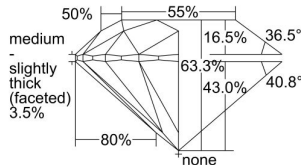

GIA®

FACSIMILE

GIA REPORT 2426804573

Verify this report at GIA.edu

GIA NATURAL DIAMOND DOSSIER®

April 07, 2022
GIA Report Number 2426804573
Shape and Cutting Style ..... Round Brilliant
Measurements ..... 5.79 - 5.83 x 3.68 mm

GRADING RESULTS

Carat Weight ..... 0.76 carat
Color Grade ..... K
Clarity Grade VS2
Cut Grade ..... Very Good

ADDITIONAL GRADING INFORMATION

Polish ..... Excellent
Symmetry ..... Excellent
Fluorescence ..... Faint
Clarity Characteristics ..... Cloud, Crystal
Inscription(s): GIA 2426804573

PROPORTIONS

Profile to actual proportions