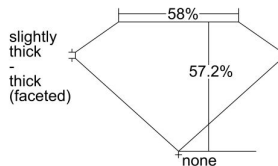

GIA®

FACSIMILE

GIA REPORT 2426694582

Verify this report at GIA.edu

GIA NATURAL DIAMOND DOSSIER®

March 16, 2022
GIA Report Number 2426694582
Shape and Cutting Style ..... Heart Brilliant
Measurements ..... 5.79 x 6.39 x 3.66 mm

GRADING RESULTS

Carat Weight ..... 0.81 carat
Color Grade ..... G
Clarity Grade VS1

ADDITIONAL GRADING INFORMATION

Polish ..... Excellent
Symmetry ..... Excellent
Fluorescence ..... Faint
Clarity Characteristics ..... Crystal, Cloud, Needle
Inspection(s): GIA 2426694582

PROPORTIONS

Profile not to actual proportions

GRADING SCALES

GIA COLOR SCALE		GIA CLARITY SCALE		
COLORLESS	D	VERY VERY SLIGHTLY INCLUDED	FLAWLESS	
	E		INTERNALLY FLAWLESS	
	F		VVS₁	
	G		VVS₂	
	NEAR COLORLESS	H	VERY SLIGHTLY INCLUDED	VS₁
		I		VS₂
		J	SLIGHTLY INCLUDED	S₁
		K		S₂
	L	I₁		
	M	I₂		
FAINT	N	INCLUDED	I₃	
	O			
	P			
	Q			
VERY LIGHT	R			
	S			
	T			
	U			
	V			
	W			
LIGHT	X			
	Y			
	Z