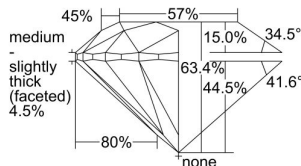

GIA®

FACSIMILE

GIA REPORT 2424973796

Verify this report at GIA.edu

GIA NATURAL DIAMOND DOSSIER®

April 19, 2022
GIA Report Number 2424973796
Shape and Cutting Style ..... Round Brilliant
Measurements ..... 5.75 - 5.79 x 3.66 mm

GRADING RESULTS

Carat Weight ..... 0.75 carat
Color Grade ..... J
Clarity Grade VVS1
Cut Grade ..... Very Good

ADDITIONAL GRADING INFORMATION

Polish ..... Excellent
Symmetry ..... Excellent
Fluorescence ..... Medium Blue
Clarity Characteristics ..... Pinpoint
Inscription(s): GIA 2424973796

PROPORTIONS

Profile to actual proportions