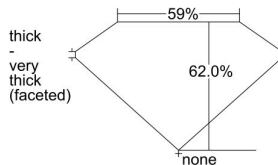

GIA®

FACSIMILE

GIA REPORT 2424561556

Verify this report at GIA.edu

GIA NATURAL DIAMOND DOSSIER®

March 04, 2022
GIA Report Number 2424561556
Shape and Cutting Style ..... Heart Brilliant
Measurements ..... 5.26 x 5.96 x 3.69 mm

GRADING RESULTS

Carat Weight ..... 0.70 carat
Color Grade ..... D
Clarity Grade VS1

ADDITIONAL GRADING INFORMATION

Polish ..... Very Good
Symmetry ..... Excellent
Fluorescence ..... None
Clarity Characteristics..... Crystal, Needle, Pinpoint
Inscription(s): GIA 2424561556

PROPORTIONS

Profile not to actual proportions

GRADING SCALES

GIA COLOR SCALE		GIA CLARITY SCALE	
COLORLESS	D	VERY VERY SLIGHTLY INCLUDED	FLAWLESS
	E		INTERNALLY FLAWLESS
	F		VVS₁
	G		VVS₂
	H		VS₁
	I		VS₂
	J		SI₁
	K		SI₂
	L		I₁
	M		I₂
NEAR COLORLESS	N	SLIGHTLY INCLUDED	I₃
	O		
	P		
	Q		
FAINT	R		
	S		
	T		
	U		
VERT LIGHT	V		
	W		
	X		
	Y		
LIGHT	Z