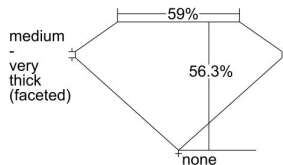

GIA®

FACSIMILE

GIA REPORT 2424529099

Verify this report at GIA.edu

GIA NATURAL DIAMOND DOSSIER®

March 04, 2022
GIA Report Number 2424529099
Shape and Cutting Style ..... Heart Brilliant
Measurements ..... 5.09 x 5.88 x 3.31 mm

GRADING RESULTS

Carat Weight ..... 0.57 carat
Color Grade ..... E
Clarity Grade VS1

ADDITIONAL GRADING INFORMATION

Polish ..... Excellent
Symmetry ..... Very Good
Fluorescence ..... Faint
Clarity Characteristics..... Cloud, Feather, Needle, Pinpoint
Inscription(s): GIA 2424529099

PROPORTIONS

Profile not to actual proportions

GRADING SCALES

GIA COLOR SCALE		GIA CLARITY SCALE			
COLORLESS	D	VERY VERY SLIGHTLY INCLUDED	FLAWLESS		
	E		INTERNALLY FLAWLESS		
	F	VERY SLIGHTLY INCLUDED	VVS₁		
	G		VVS₂		
	H		VS₁		
	NEAR COLORLESS	I	SLIGHTLY INCLUDED	VS₂	
		J		SI₁	
		FAINT	K	INCLUDED	SI₂
			L		I₁
			M		I₂
N			I₃		
VERT LIGHT	O	LIGHT			
	P				
	Q				
	R				
	S				
	T				
LIGHT	U				
	V				
	W				
	X				
Y					
Z