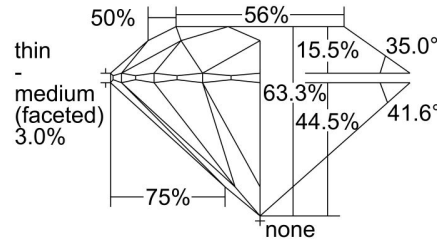

GIA REPORT
2424430708

Verify this report at GIA.edu

FACSIMILE

This is a digital representation of the original GIA Report. This representation might not be accepted in lieu of the original GIA Report in certain circumstances. The original GIA Report includes certain security features which are not reproducible on this facsimile.

GIA NATURAL DIAMOND GRADING REPORT

March 04, 2022
GIA Report Number 2424430708
Shape and Cutting Style ..... Round Brilliant
Measurements ..... 7.63 - 7.67 x 4.84 mm

GRADING RESULTS

Carat Weight ..... 1.72 carat
Color Grade ..... D
Clarity Grade ..... Internally Flawless
Cut Grade ..... Excellent

ADDITIONAL GRADING INFORMATION

Polish ..... Excellent
Symmetry ..... Excellent
Fluorescence ..... Faint
Inscription(s): GIA 2424430708
Comments: Minor details of polish are not shown.

PROPORTIONS

Profile to actual proportions