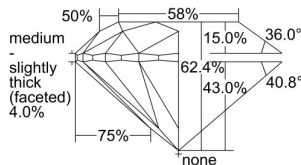

GIA®

FACSIMILE

GIA REPORT 2424008633

Verify this report at GIA.edu

GIA NATURAL DIAMOND DOSSIER®

January 19, 2022
GIA Report Number **2424008633**
Shape and Cutting Style ..... **Round Brilliant**
Measurements ..... **5.90 - 5.92 x 3.69 mm**

GRADING RESULTS

Carat Weight ..... **0.80 carat**
Color Grade ..... **F**
Clarity Grade **VVS1**
Cut Grade ..... **Excellent**

ADDITIONAL GRADING INFORMATION

Polish ..... **Excellent**
Symmetry ..... **Excellent**
Fluorescence ..... **Medium Blue**
Clarity Characteristics ..... **Pinpoint**
Inscription(s): **GIA 2424008633**

PROPORTIONS

Profile to actual proportions

GRADING SCALES

GIA COLOR SCALE	GIA CLARITY SCALE	GIA CUT SCALE	
D	FLAWLESS	EXCELLENT	
E	INTERNALLY FLAWLESS		
F		VVS₁	VERY GOOD
G	VVS₂		
H	VS₁	GOOD	
I	VS₂		
J	SI₁	FAIR	
K	SI₂		
L	I₁	POOR	
M	I₂		
N	I₃		
O			
P			
Q			
R			
S			
T			
U			
V			
W			
X			
Y			
Z