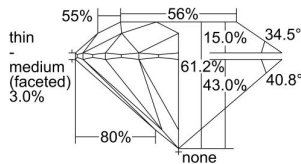

GIA®

FACSIMILE

GIA REPORT 2418835143

Verify this report at GIA.edu

GIA NATURAL DIAMOND DOSSIER®

December 31, 2021
GIA Report Number 2418835143
Shape and Cutting Style ..... Round Brilliant
Measurements ..... 5.18 - 5.19 x 3.18 mm

GRADING RESULTS

Carat Weight ..... 0.52 carat
Color Grade I
Clarity Grade S11
Cut Grade ..... Excellent

ADDITIONAL GRADING INFORMATION

Polish ..... Excellent
Symmetry ..... Excellent
Fluorescence ..... None
Clarity Characteristics ..... Crystal, Cloud
Inscription(s): GIA 2418835143

PROPORTIONS

Profile to actual proportions

GRADING SCALES

GIA COLOR SCALE	GIA CLARITY SCALE	GIA CUT SCALE	
COLORESS	FLAWLESS	EXCELLENT	
D	INTERNALLY FLAWLESS		
E	VERY VERY SLIGHTLY INCLUDED	VERY GOOD	
F			VVS₁
G			VVS₂
H			VS₁
I	VERY SLIGHTLY INCLUDED	GOOD	
J			VS₂
K			S1₁
L	SLIGHTLY INCLUDED	FAIR	
M			S1₂
N	INCLUDED	POOR	
O			I₁
P			I₂
Q	I₃		
R			
S			
T			
U			
V			
W			
X			
Y			
Z