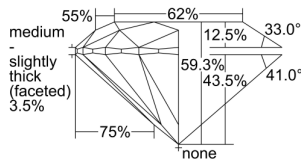

GIA®

FACSIMILE

GIA REPORT 2418395864

Verify this report at GIA.edu

GIA NATURAL DIAMOND DOSSIER®

November 24, 2021
GIA Report Number 2418395864
Shape and Cutting Style ..... Round Brilliant
Measurements ..... 4.32 - 4.36 x 2.57 mm

GRADING RESULTS

Carat Weight ..... 0.30 carat
Color Grade ..... H
Clarity Grade VVS1
Cut Grade ..... Excellent

ADDITIONAL GRADING INFORMATION

Polish ..... Excellent
Symmetry ..... Excellent
Fluorescence ..... Faint
Clarity Characteristics ..... Cloud, Pinpoint
Inscription(s): GIA 2418395864

PROPORTIONS

Profile to actual proportions

GRADING SCALES

GIA COLOR SCALE	GIA CLARITY SCALE	GIA CUT SCALE	
D	FLAWLESS	EXCELLENT	
E	INTERNALLY FLAWLESS		
F		VVS₁	VERY GOOD
G	VVS₂		
H	VS₁	GOOD	
I	VS₂		
J	SI₁	FAIR	
K	SI₂		
L	I₁	POOR	
M			
N	I₂		
O	I₃		
P			
Q			
R			
S			
T			
U			
V			
W			
X			
Y			
Z