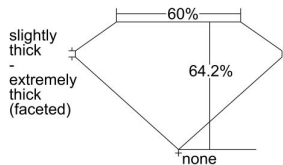

GIA®

FACSIMILE

GIA REPORT 2417917003

Verify this report at GIA.edu

GIA NATURAL DIAMOND DOSSIER®

January 17, 2022
GIA Report Number 2417917003
Shape and Cutting Style ..... Heart Brilliant
Measurements ..... 5.58 x 6.50 x 4.17 mm

GRADING RESULTS

Carat Weight ..... 0.90 carat
Color Grade ..... D
Clarity Grade S11

ADDITIONAL GRADING INFORMATION

Polish ..... Excellent
Symmetry ..... Very Good
Fluorescence ..... Medium Blue
Clarity Characteristics ..... Crystal
Inscription(s): GIA 2417917003

PROPORTIONS

Profile not to actual proportions

GRADING SCALES

GIA COLOR SCALE		GIA CLARITY SCALE	
COLORLESS	D	VERY VERY SLIGHTLY INCLUDED	FLAWLESS
	E		INTERNALLY FLAWLESS
	F		VVS₁
	G		VVS₂
	H		VS₁
	I		VS₂
	J		S1₁
	K		S1₂
	L		I₁
	M		I₂
NEAR COLORLESS	N	SLIGHTLY INCLUDED	I₃
	O		
	P		
	Q		
FAINT	R	INCLUDED	
	S		
	T		
	U		
	V		
	W		
	X		
	Y		
VERT LIGHT	Z