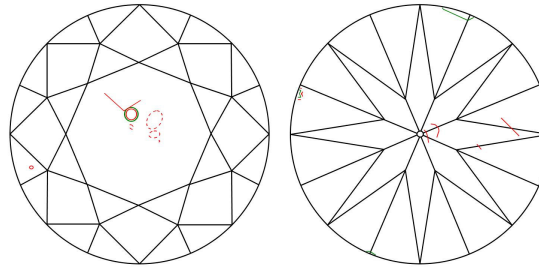

GIA NATURAL DIAMOND GRADING REPORT

January 04, 2022

GIA Report Number 2417775984

Shape and Cutting Style Round Brilliant

Measurements 6.32 - 6.36 x 3.99 mm

GRADING RESULTS

Carat Weight 1.00 carat

Color Grade G

Clarity Grade I1

Cut Grade Very Good

ADDITIONAL GRADING INFORMATION

Polish Excellent

Symmetry Excellent

Fluorescence None

Inscription(s): GIA 2417775984

Comments: Additional clouds are not shown. Pinpoints are not shown.

PROPORTIONS

Profile to actual proportions

CLARITY CHARACTERISTICS

KEY TO SYMBOLS*

-  Feather
-  Cloud
-  Knot
-  Crystal
-  Indented Natural
-  Natural

* Red symbols denote internal characteristics (inclusions). Green or black symbols denote external characteristics (blemishes). Diagram is an approximate representation of the diamond, and symbols shown indicate type, position, and approximate size of clarity characteristics. All clarity characteristics may not be shown. Details of finish are not shown.