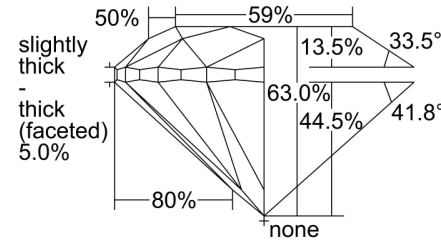

GIA NATURAL DIAMOND GRADING REPORT

January 04, 2022

GIA Report Number 2417775984

Shape and Cutting Style Round Brilliant

Measurements 6.32 - 6.36 x 3.99 mm

GRADING RESULTS

Carat Weight 1.00 carat

Color Grade G

Clarity Grade I1

Cut Grade Very Good

ADDITIONAL GRADING INFORMATION

Polish Excellent

Symmetry Excellent

Fluorescence None

Inscription(s): GIA 2417775984

Comments: Additional clouds are not shown. Pinpoints are not shown.

PROPORTIONS

Profile to actual proportions

CLARITY CHARACTERISTICS

KEY TO SYMBOLS*

-  Feather
-  Cloud
-  Knot
-  Crystal
-  Indented Natural
-  Natural

* Red symbols denote internal characteristics (inclusions). Green or black symbols denote external characteristics (blemishes). Diagram is an approximate representation of the diamond, and symbols shown indicate type, position, and approximate size of clarity characteristics. All clarity characteristics may not be shown. Details of finish are not shown.