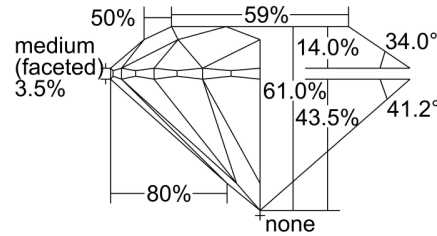

GIA NATURAL DIAMOND GRADING REPORT

December 16, 2021
GIA Report Number 2417595295
Shape and Cutting Style ..... Round Brilliant
Measurements ..... 6.46 - 6.51 x 3.96 mm

GRADING RESULTS

Carat Weight ..... 1.02 carat
Color Grade ..... F
Clarity Grade I1
Cut Grade ..... Excellent

ADDITIONAL GRADING INFORMATION

Polish ..... Excellent
Symmetry ..... Excellent
Fluorescence ..... None

Inscription(s): GIA 2417595295

Comments: Additional clouds are not shown. Pinpoints are not shown.

PROPORTIONS

Profile to actual proportions