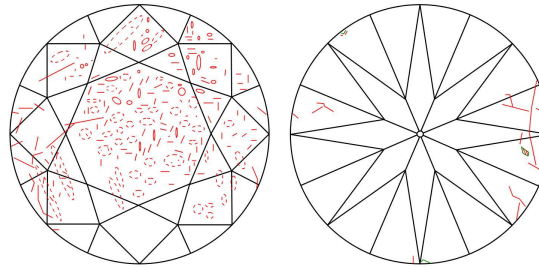

GIA NATURAL DIAMOND GRADING REPORT

December 16, 2021
 GIA Report Number 2417595295
 Shape and Cutting Style Round Brilliant
 Measurements 6.46 - 6.51 x 3.96 mm

GRADING RESULTS

Carat Weight 1.02 carat
 Color Grade F
 Clarity Grade I1
 Cut Grade Excellent

ADDITIONAL GRADING INFORMATION

Polish Excellent
 Symmetry Excellent
 Fluorescence None

Inscription(s): GIA 2417595295

Comments: Additional clouds are not shown. Pinpoints are not shown.

PROPORTIONS

Profile to actual proportions

CLARITY CHARACTERISTICS

KEY TO SYMBOLS*

- Feather
- Cloud
- Crystal
- Needle
- Cavity
- Indented Natural

* Red symbols denote internal characteristics (inclusions). Green or black symbols denote external characteristics (blemishes). Diagram is an approximate representation of the diamond, and symbols shown indicate type, position, and approximate size of clarity characteristics. All clarity characteristics may not be shown. Details of finish are not shown.