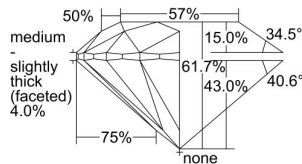

GIA®

FACSIMILE

GIA REPORT

2416766784

Verify this report at GIA.edu

GIA NATURAL DIAMOND DOSSIER®

December 27, 2021
GIA Report Number **2416766784**
Shape and Cutting Style ..... **Round Brilliant**
Measurements ..... **5.52 - 5.56 x 3.42 mm**

GRADING RESULTS

Carat Weight ..... **0.65 carat**
Color Grade ..... **E**
Clarity Grade **S11**
Cut Grade ..... **Excellent**

ADDITIONAL GRADING INFORMATION

Polish ..... **Excellent**
Symmetry ..... **Excellent**
Fluorescence ..... **Very Strong Blue**
Clarity Characteristics ..... **Crystal**
Inscription(s): **GIA 2416766784**

PROPORTIONS

Profile to actual proportions

GRADING SCALES

GIA COLOR SCALE

COLORED	D
	E
	F
	G
	H
	I
	J
NEAR COLORLESS	K
	L
	M
	N
	O
	P
	R
	S
	T
	U
	V
	W
	X
	Y
	Z

GIA CLARITY SCALE

VERY VERY SLIGHTLY INCLUDED	FLAWLESS
	INTERNALLY FLAWLESS
VERY SLIGHTLY INCLUDED	VVS₁
	VVS₂
SLIGHTLY INCLUDED	VS₁
	VS₂
INCLUDED	I₁
	I₂
	I₃

GIA CUT SCALE

EXCELLENT
VERY GOOD
GOOD
FAIR
POOR