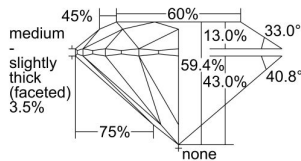

GIA®

FACSIMILE

GIA REPORT 2414857661

Verify this report at GIA.edu

GIA NATURAL DIAMOND DOSSIER®

January 04, 2022
GIA Report Number 2414857661
Shape and Cutting Style ..... Round Brilliant
Measurements ..... 4.38 - 4.39 x 2.61 mm

GRADING RESULTS

Carat Weight ..... 0.30 carat
Color Grade ..... J
Clarity Grade I1
Cut Grade ..... Excellent

ADDITIONAL GRADING INFORMATION

Polish ..... Excellent
Symmetry ..... Excellent
Fluorescence ..... None
Clarity Characteristics ..... Crystal
Inscription(s): GIA 2414857661

PROPORTIONS

Profile to actual proportions

GRADING SCALES

GIA COLOR SCALE	GIA CLARITY SCALE	GIA CUT SCALE	
D	FLAWLESS	EXCELLENT	
E	INTERNALLY FLAWLESS		
F		VVS₁	VERY GOOD
G	VVS₂		
H	VS₁	GOOD	
I	VS₂		
J	SI₁	FAIR	
K	SI₂		
L	I₁	POOR	
M	I₂		
N	I₃		
O			
P			
Q			
R			
S			
T			
U			
V			
W			
X			
Y			
Z